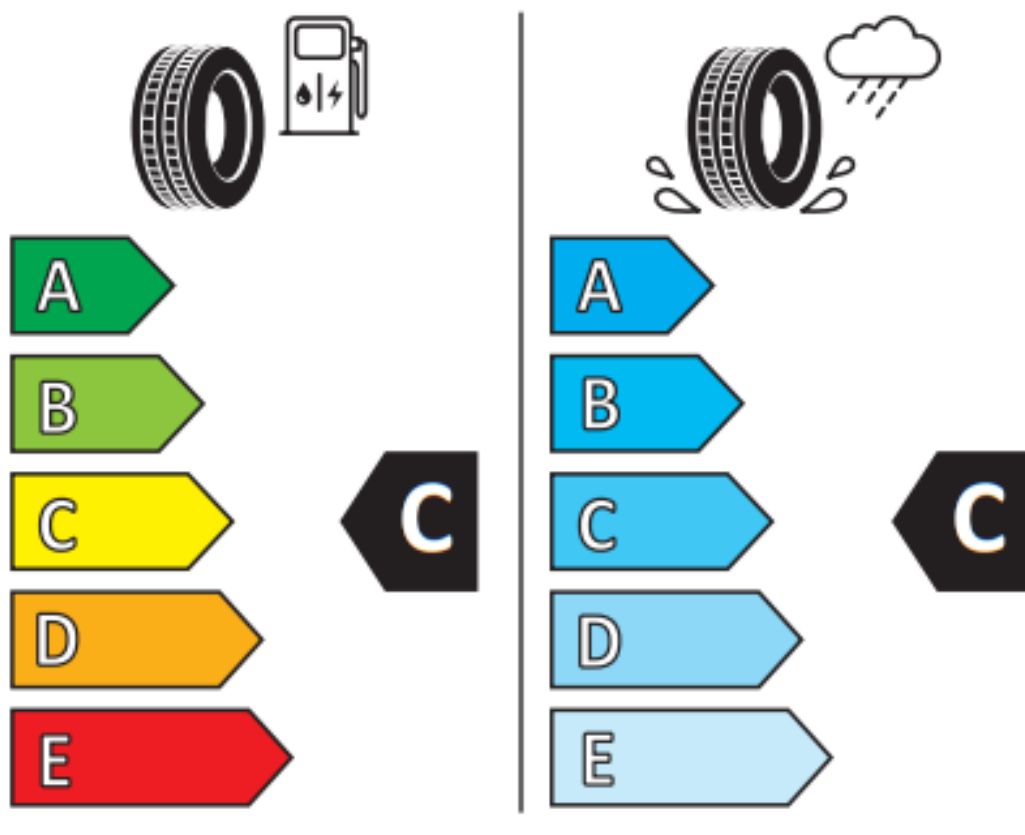

MADE IN CHINA

ENERG

ROADMARCH

2ERM435

215/60R16 99 H XL

C1